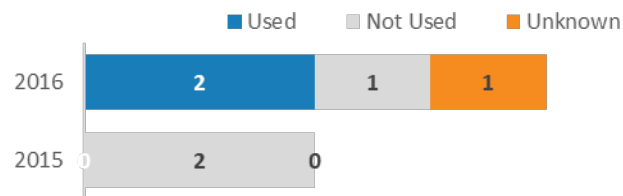

GEORGIA TRAFFIC SAFETY FACTS

Berrien County

Fatal Crashes | Location

Fatalities, Crashes, & Injuries

Fatalities | Running Total by Month

Alcohol & Speed-Related Fatalities

Passenger Fatalities Restraint Use