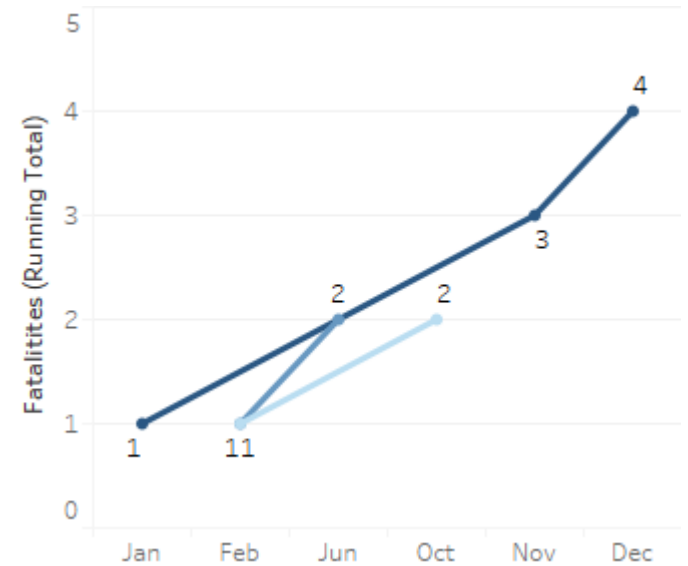

GEORGIA TRAFFIC SAFETY FACTS

Berrien County

Fatal Crashes | Location

Fatalities, Crashes, & Injuries

Fatalities | Running Total by Month

Alcohol & Speed-Related Fatalities

Passenger Fatalities Restraint Use