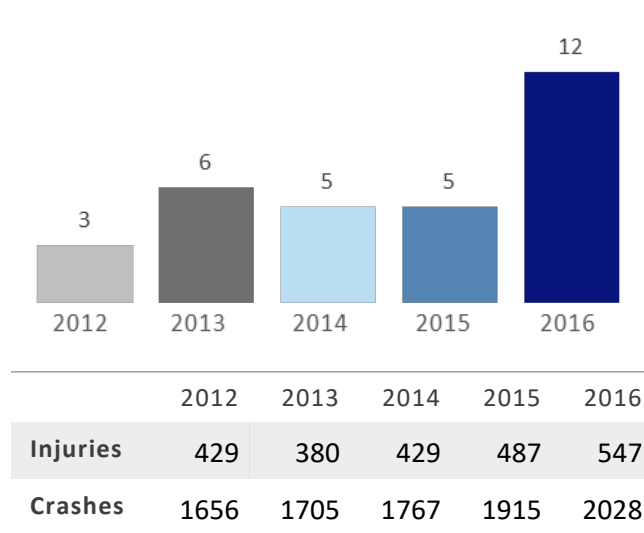

GEORGIA TRAFFIC SAFETY FACTS

Baldwin County

Fatal Crashes | Location

Fatalities, Crashes, & Injuries

Fatalities | Running Total by Month

Alcohol & Speed-Related Fatalities

Passenger Fatalities Restraint Use