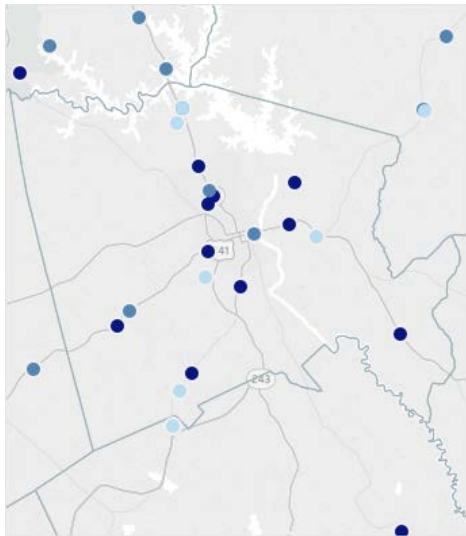

GEORGIA TRAFFIC SAFETY FACTS

Baldwin County

Fatal Crashes | Location

Fatalities, Crashes, & Injuries

Fatalities | Running Total by Month

Alcohol & Speed-Related Fatalities

Passenger Fatalities Restraint Use

Motorcyclists Fatalities

Non-Motorist Fatalities