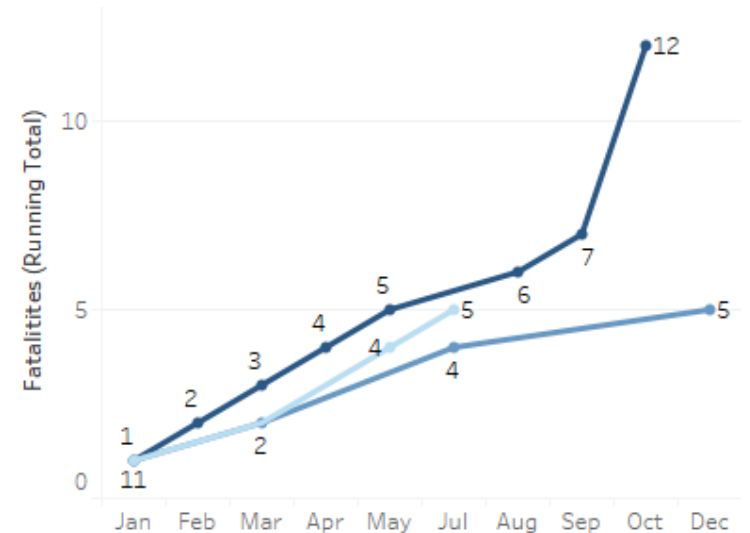

GEORGIA TRAFFIC SAFETY FACTS

Baldwin County

Fatal Crashes | Location

Fatalities, Crashes, & Injuries

Fatalities | Running Total by Month

Alcohol & Speed-Related Fatalities

Passenger Fatalities Restraint Use

Motorcyclists Fatalities

Non-Motorist Fatalities