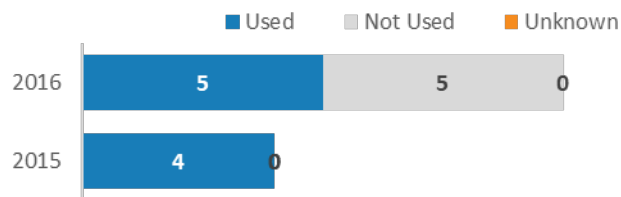

GEORGIA TRAFFIC SAFETY FACTS

Baldwin County

Fatal Crashes | Location

Fatalities, Crashes, & Injuries

Fatalities | Running Total by Month

Alcohol & Speed-Related Fatalities

Passenger Fatalities Restraint Use