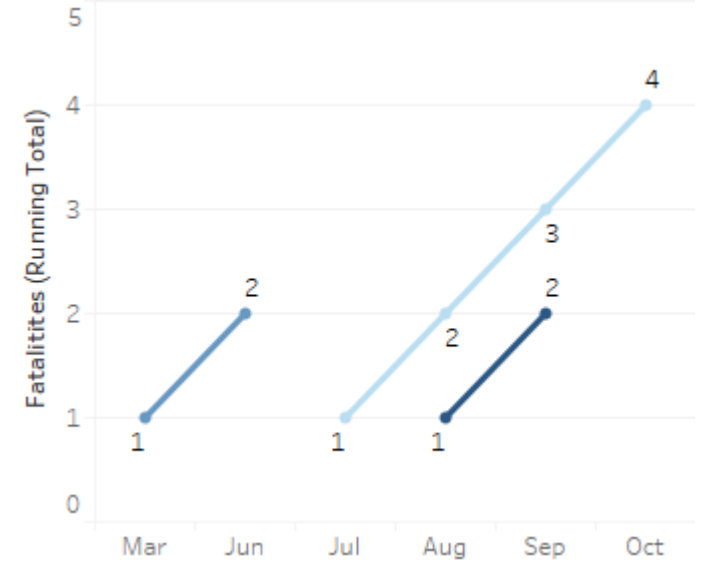

GEORGIA TRAFFIC SAFETY FACTS

Baker County

Fatal Crashes | Location

Fatalities, Crashes, & Injuries

Fatalities | Running Total by Month

Alcohol & Speed-Related Fatalities

Passenger Fatalities Restraint Use

Non-Motorist Fatalities

Motorcyclists Fatalities